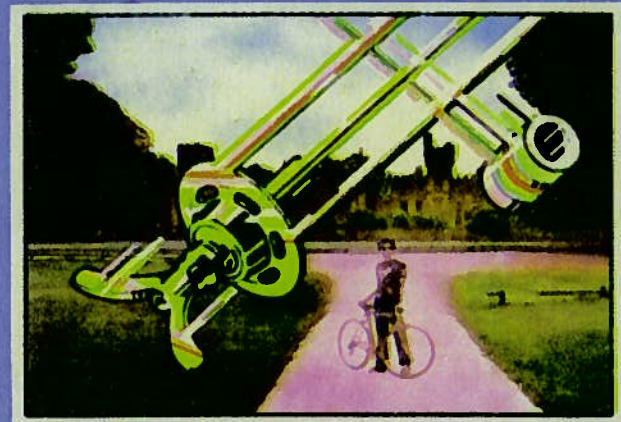

by the event, Syd joined the others at the EMI canteen for Gilmour's wedding reception. After unnerving some unsuspecting guests, Barrett vanished into the night without a trace. None of them have seen him since, and by their own rule refuse to initiate any contact for fear of upsetting him and causing another mental breakdown.

The *Wish You Were Here* tour concluded at Knebworth on July 5, 1975. For Waters, the most remarkable episode was Roy Harper trashing his trailer because he couldn't find his stage clothes. This left his hand bleeding pretty badly, a scene that would later be recreated in the film version of *The Wall* (where Pink destroys his hotel room). This incident also delayed setting up the band's sound system – which normally would have delayed the show – but as the show started with two WW II spitfires buzzing the crowd, followed by a series of spectacular effects ending with a crescendo of flares and rockets – it had to go on – sound system or no.

The show went on despite power supply problems wreaking havoc on Rick's keyboards during the first set, and concluded with a spirited version of 'Dark Side' and an encore of 'Echoes'. The fans loved the show, but the critics, who were pissed off about being banned from the backstage area, already had enough ammunition to unleash one

OFFICIAL PROGRAMME
KNEBworth PARK
SATURDAY JULY 5TH

FREDERICK BANNISTER PRESENTS
PINK FLOYD
THE STEVE MILLER BAND
CAPTAIN BEEFHEART
AND HIS MAGIC BAND
ROY HARPER
AND TRIGGER
LINDA LEWIS

PRICE 30 PENCE

of the most savage attacks of the band's career. Pink Floyd were to play no further concerts in Britain - or anywhere else for that matter until 1977.