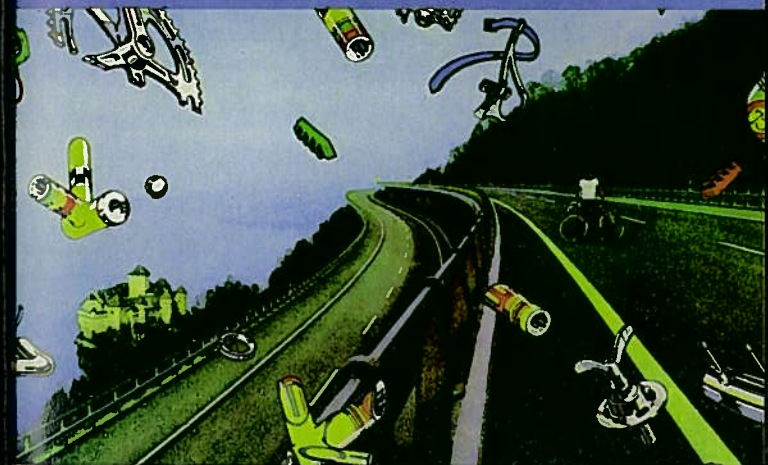

FREDERICK BANNISTER PRESENTS
PINK FLOYD
THE STEVE MILLER BAND
CAPTAIN BEEFHEART
AND HIS MAGIC BAND
ROY HARPER
AND TRIGGER
LINDA LEWIS

PRICE 30 PENCE